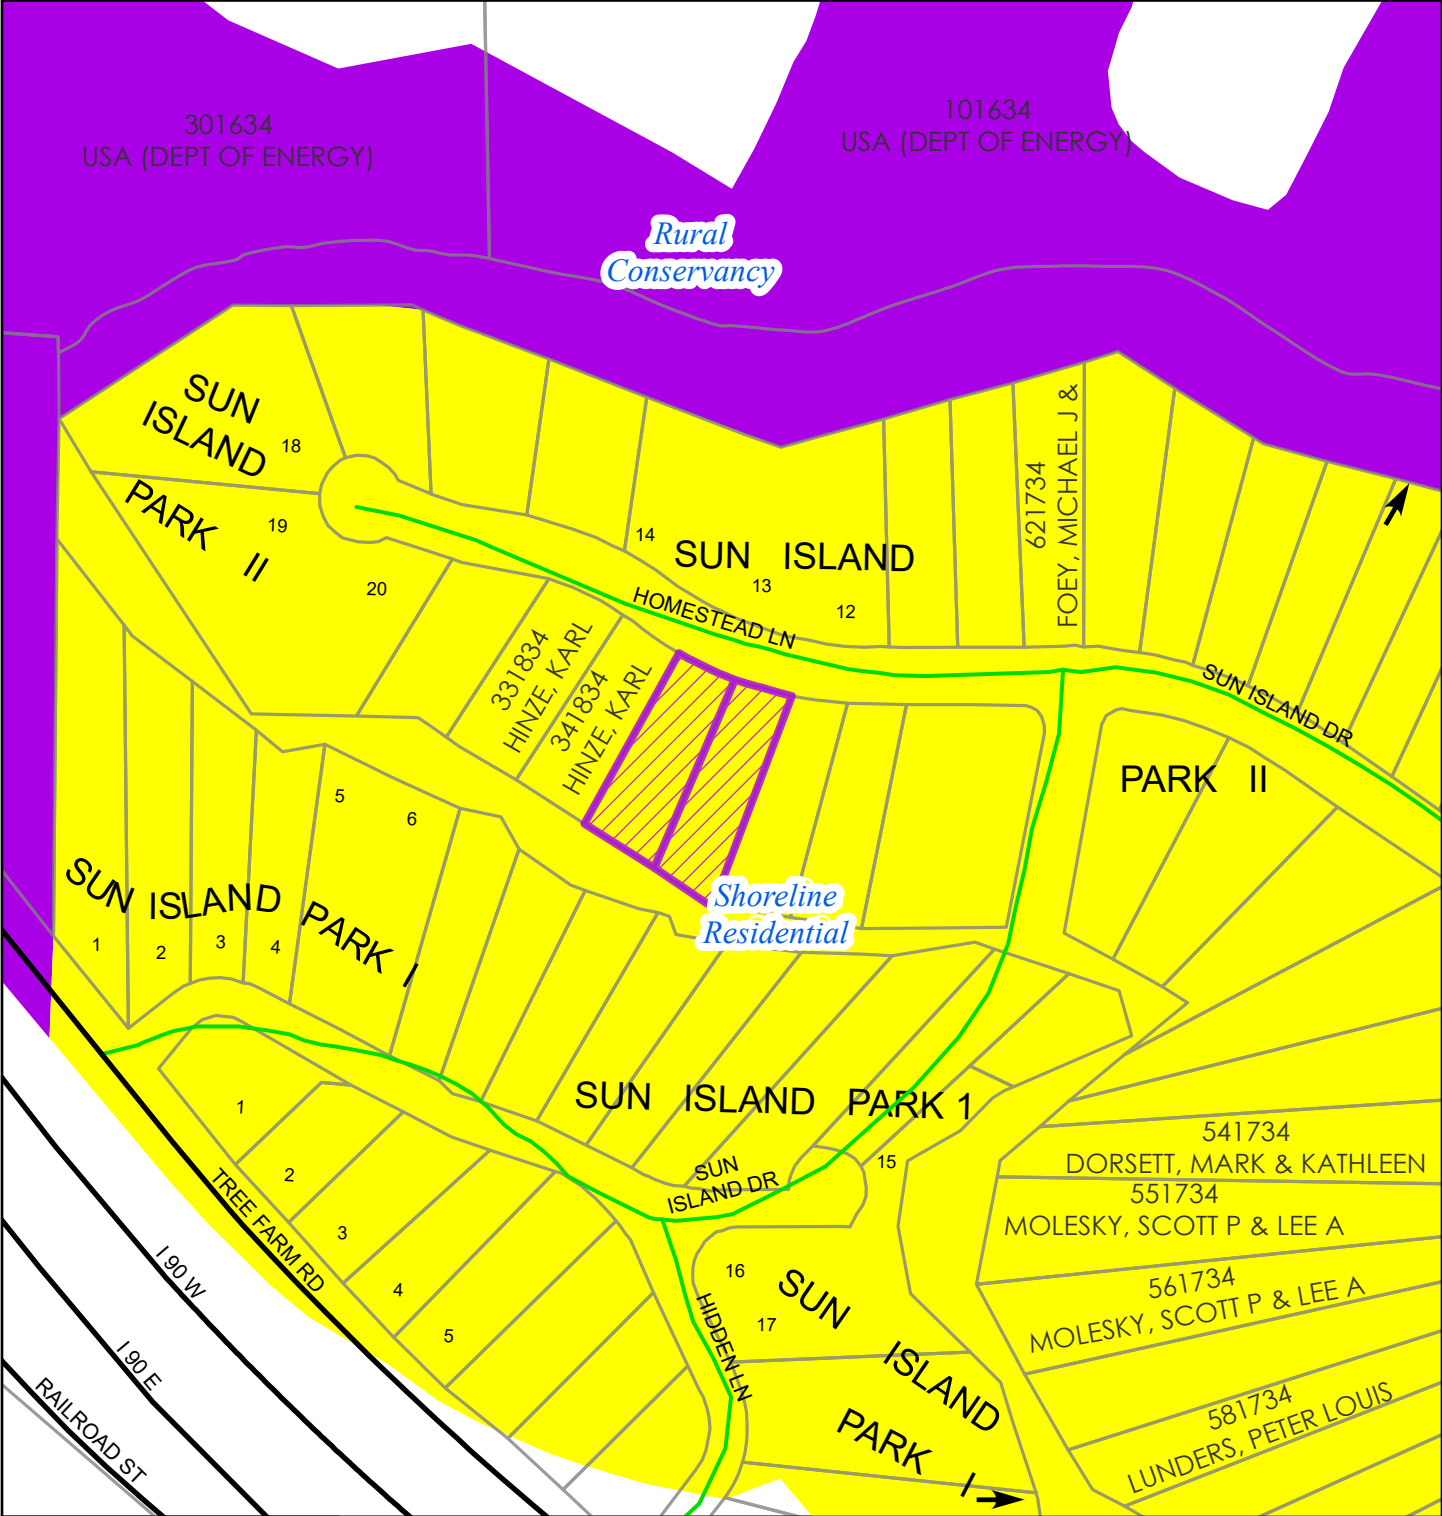

SX-26-00008 Roe

Shoreline

2026

Coordinate System: NAD 1983 StatePlane Washington South FIPS 4602 Feet

N

0 110 220 Feet

0 37.5 75 Meters