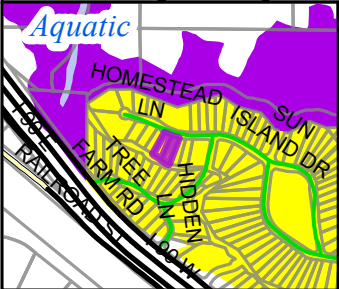

SX-26-00008 Roe

Shoreline

2026

Coordinate System: NAD 1983 StatePlane Washington South FIPS 4602 Feet

N

0 110 220 Feet

0 37.5 75 Meters